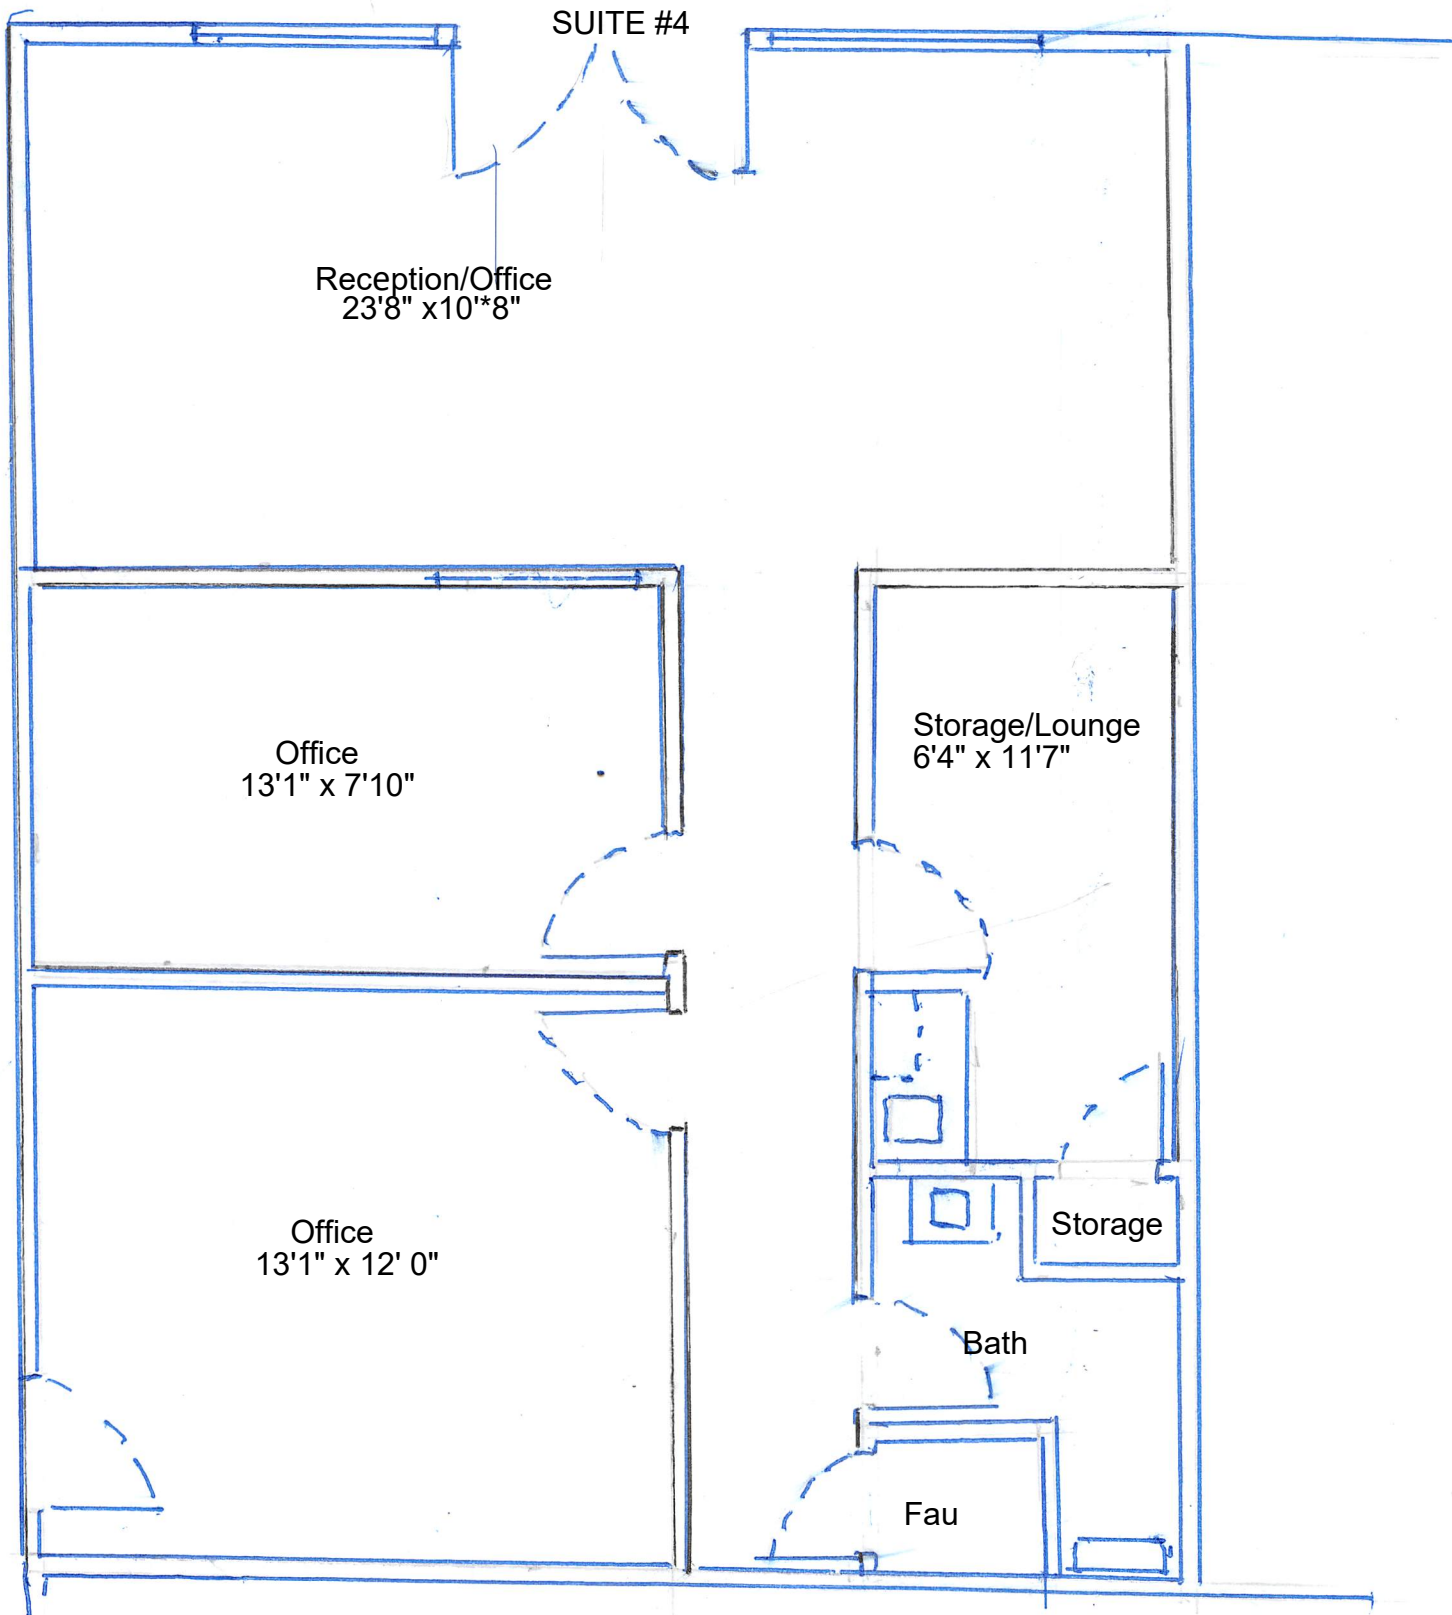

Lantana Ave

HMS Plaza East
74-133 El Paseo, Suite #4, Palm Desert, CA 92260

Approximately 737 Square Feet