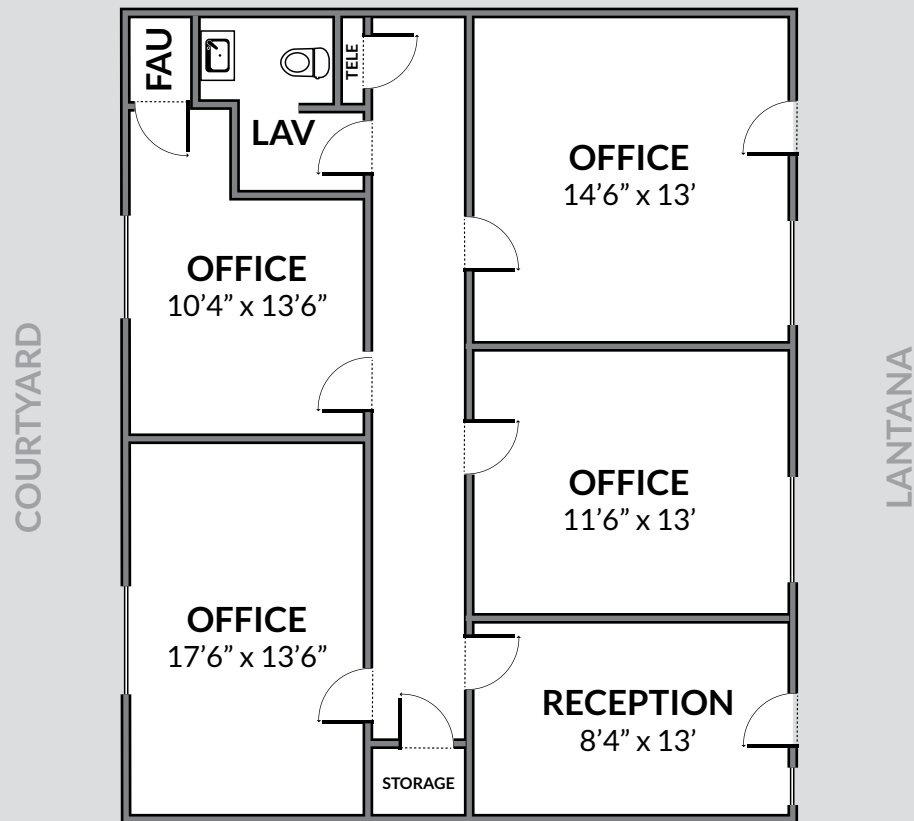

HOMME
PROPERTY MANAGEMENT

760 578-1654

cecilia@hommeproperty.com | www.hommeproperty.com

SUITE J

+/- 1150 sq ft

(All square footage and dimensions are approximate)

HMS PLAZA EAST

74-133 El Paseo

Palm Desert, CA 92260